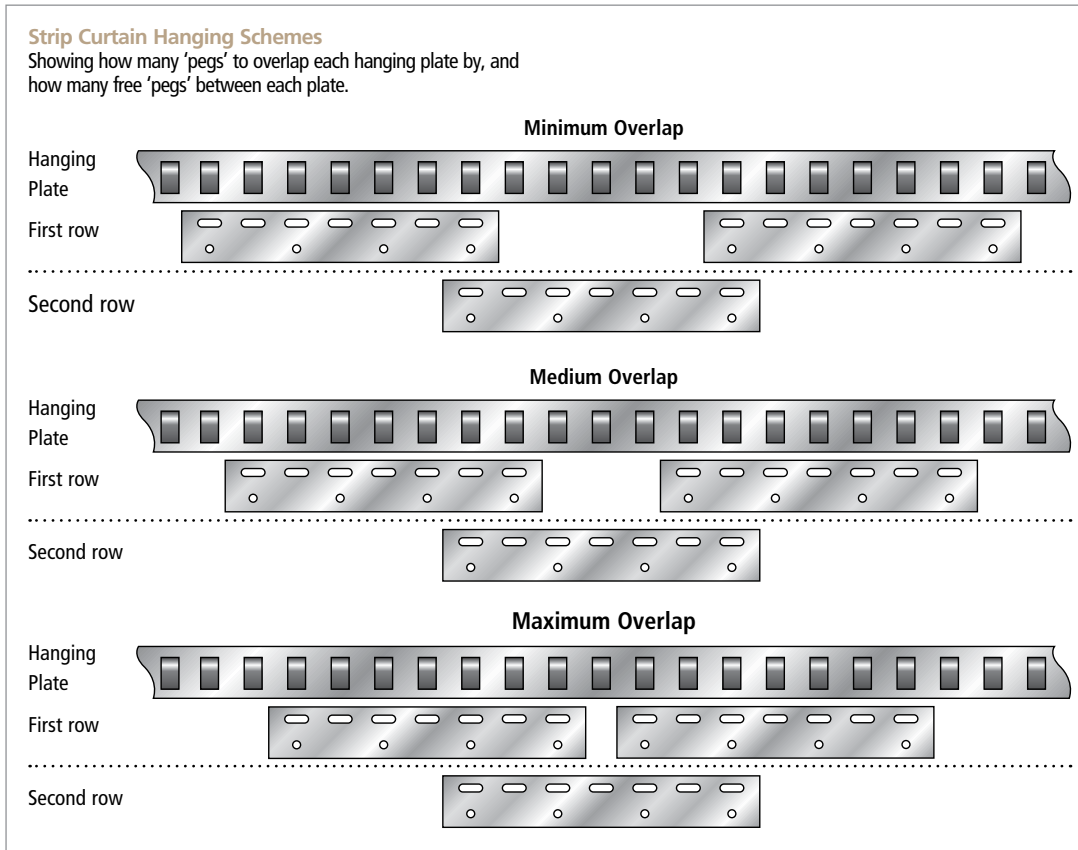

Watco PVC Roll Strip Curtain

The Watco PVC Roll Strip Curtain is very easily fitted. If you measure your doorway and opening we will cut the PVC strips to size and fit the hanging clamps; all that is required is installation of the hanging rail.

Quantities required

1. 1 Measure total height and width of doorway
2. 2 Decide which 'Strip curtain hanging scheme' would be required
3. 3 Calculate amount of curtain and fixings that will be required (Please contact us for advise if required).

There is a 7-14 day delivery on this item.

Also available
from Watco

Floor Paints & Coatings

Dustproofers & Sealers

Line Marking

Flooring

Anti Slip Coatings

Anti Slip Products

Floor Repair Materials

Screeds

Preparation Materials

Masonry Repair Materials

Wall Coatings

Exterior Products

Traffic Control

Metal Coatings

Roofing

WATCO

Watco UK Limited

Watco House, Filmer Grove, Godalming, Surrey GU7 3AL, UK
Tel: 01483 42 5000 • Fax: 01483 42 8888
www.watco.co.uk • E-mail: sales@watco.co.uk

Quality Certified

ISO 9001
BUREAU VERITAS
Certification

Designed, manufactured and
supplied under an ISO 9001
quality management system