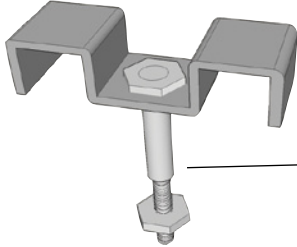

- Contrasting coloured edge ramp available – easily connects to any size grating
- Made of fire retardent resin certified to BS476 Part 7 (Class 1)

Incredible strength, chemical resistance and anti slip properties make these resin gratings ideal for heavily used areas. Loose lay or fix to provide an instant, corrosion resistant, impact resistant floor. Will flex under point loading but recover to original position.

GRP Grating Clips

Grating Clips to add extra support to frames.

Watco Firm-Step® GRP Grating can be loose laid into a metal frame or fixed using the type M, L or C Clips described below.

Type M Hold Down Clips

Designed to fix grating on support structure & prevent it from turning in all four directions.

Type L Clips

For use in securing grating to support frames.

Type C Clips

Applied to connect two adjacent grating bars.