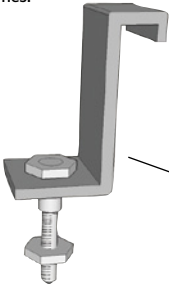

- Contrasting coloured edge ramp available – easily connects to any size grating
- Made of fire retardent resin certified to BS476 Part 7 (Class 1)

Incredible strength, chemical resistance and anti slip properties make these resin gratings ideal for heavily used areas. Loose lay or fix to provide an instant, corrosion resistant, impact resistant floor. Will flex under point loading but recover to original position.

GRP Grating Clips

Grating Clips to add extra support to frames.

Watco Firm-Step® GRP Grating can be loose laid into a metal frame or fixed using the type M, L or C Clips described below.

Type M Hold Down Clips

Designed to fix grating on support structure & prevent it from turning in all four directions.

Type L Clips

For use in securing grating to support frames.

Type C Clips

Applied to connect two adjacent grating bars.