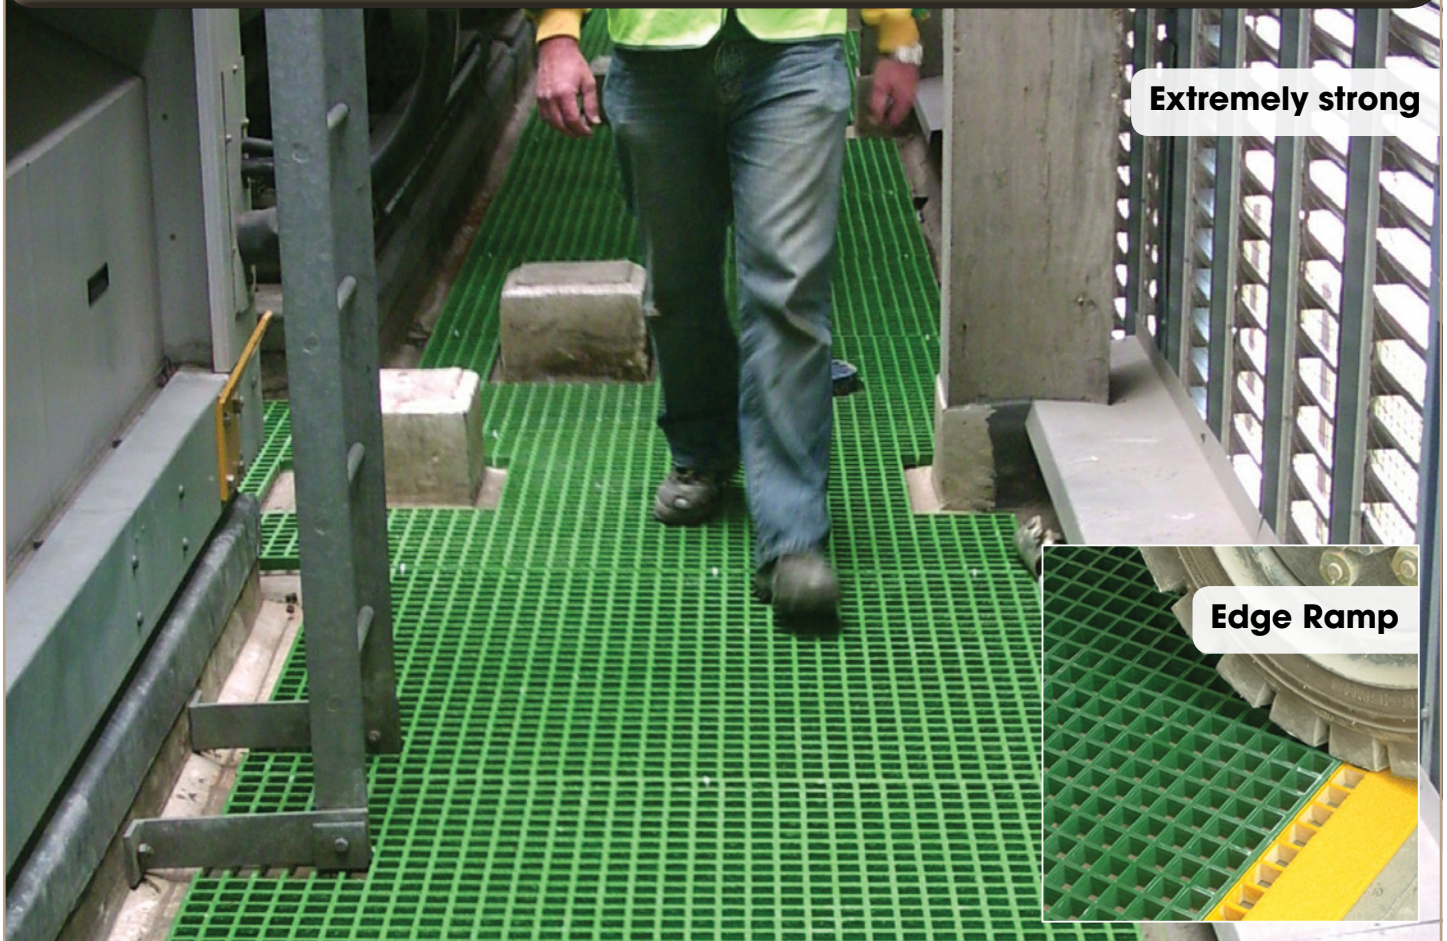

WATCO®

The UK's leading direct supplier of industrial strength flooring products

Firm-Step® GRP Grating

Virtually indestructible, anti-slip, load-bearing grating

Extremely strong

Edge Ramp

For landings, walkways, ramps, production areas, platforms.

- Corrosion resistant and can be used inside or out
- Maintenance free with excellent impact resistance
- Keeps feet and products dry in constantly wet areas
- Use instead of metal or wood to create mezzanine and raised walkway areas
- Can be trimmed to size on site

- Contrasting coloured edge ramp available – easily connects to any size grating
- Made of fire retardent resin certified to BS476 Part 7 (Class 1)

Incredible strength, chemical resistance and anti slip properties make these resin gratings ideal for heavily used areas. Loose lay or fix to provide an instant, corrosion resistant, impact resistant floor. Will flex under point loading but recover to original position.

Designed to fix grating on support structure & prevent it from turning in all four directions.

Type L Clips

For use in securing grating to support frames.

Type C Clips

Applied to connect two adjacent grating bars.