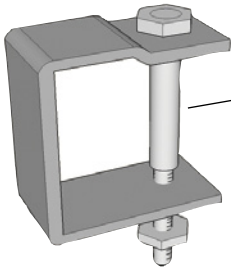

- Contrasting coloured edge ramp available – easily connects to any size grating
- Made of fire retardent resin certified to BS476 Part 7 (Class 1)

Incredible strength, chemical resistance and anti slip properties make these resin gratings ideal for heavily used areas. Loose lay or fix to provide an instant, corrosion resistant, impact resistant floor. Will flex under point loading but recover to original position.

GRP Grating Clips

Grating Clips to add extra support to frames.

Watco Firm-Step® GRP Grating can be loose laid into a metal frame or fixed using the type M, L or C Clips described below.

Type M Hold Down Clips

Designed to fix grating on support structure & prevent it from turning in all four directions.

Type L Clips

For use in securing grating to support frames.

Type C Clips

Applied to connect two adjacent grating bars.