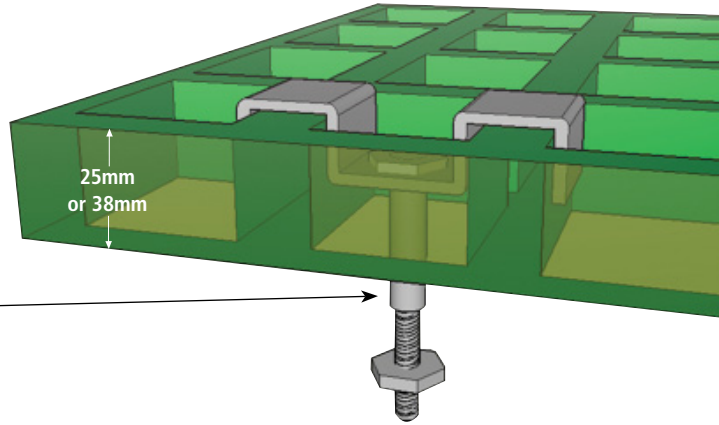

- Contrasting coloured edge ramp available – easily connects to any size grating
- Made of fire retardent resin certified to BS476 Part 7 (Class 1)

Incredible strength, chemical resistance and anti slip properties make these resin gratings ideal for heavily used areas. Loose lay or fix to provide an instant, corrosion resistant, impact resistant floor. Will flex under point loading but recover to original position.

GRP Grating Clips

Grating Clips to add extra support to frames.

Watco Firm-Step® GRP Grating can be loose laid into a metal frame or fixed using the type M, L or C Clips described below.

Type M Hold Down Clips

Designed to fix grating on support structure & prevent it from turning in all four directions.

Type L Clips

For use in securing grating to support frames.

Type C Clips

Applied to connect two adjacent grating bars.