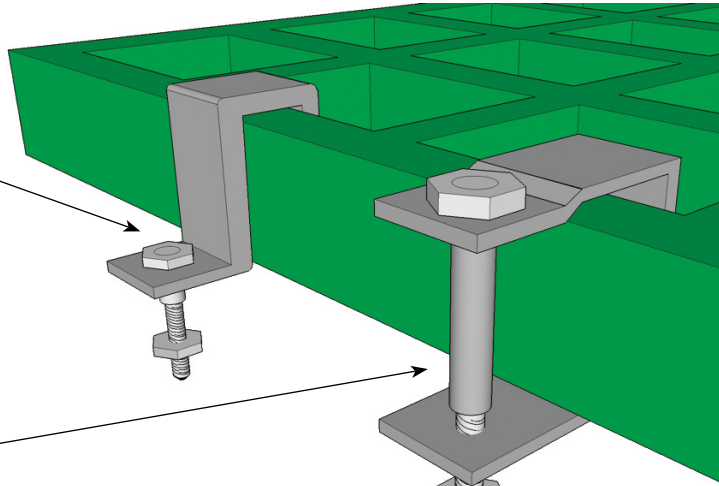

- Contrasting coloured edge ramp available – easily connects to any size grating
- Made of fire retardent resin certified to BS476 Part 7 (Class 1)

Incredible strength, chemical resistance and anti slip properties make these resin gratings ideal for heavily used areas. Loose lay or fix to provide an instant, corrosion resistant, impact resistant floor. Will flex under point loading but recover to original position.

GRP Grating Clips

Grating Clips to add extra support to frames.

Watco Firm-Step® GRP Grating can be loose laid into a metal frame or fixed using the type M, L or C Clips described below.

Type M Hold Down Clips

Designed to fix grating on support structure & prevent it from turning in all four directions.

Type L Clips

For use in securing grating to support frames.

Type C Clips

Applied to connect two adjacent grating bars.